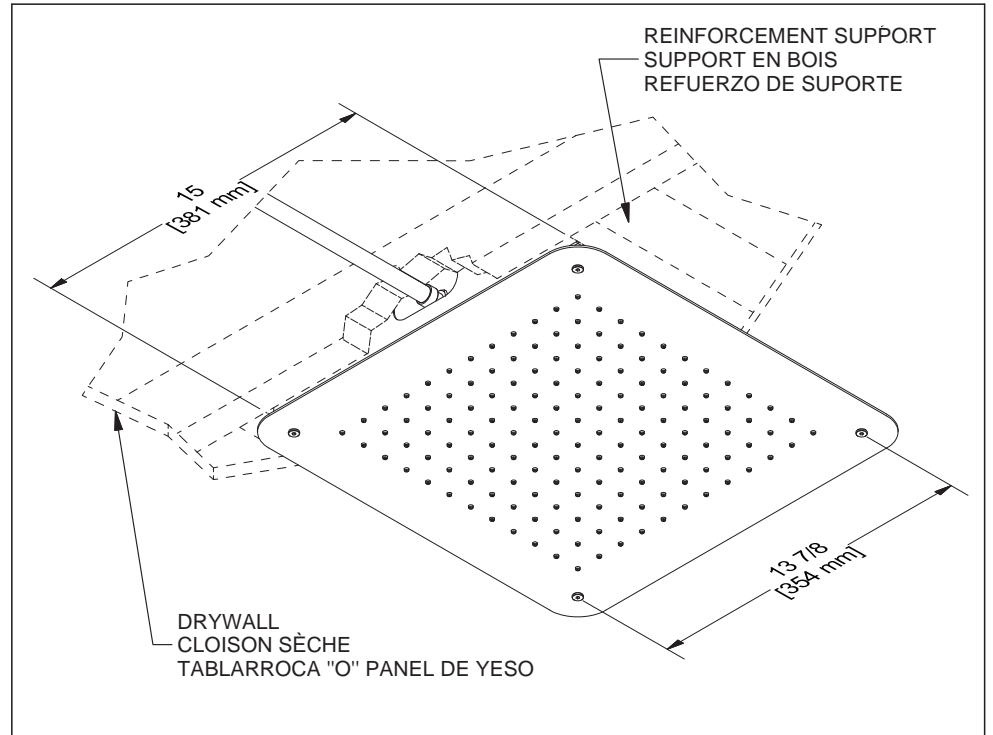

Installation guide / Guide d'installation / Guía de Instalación

485

475

Before initiating the installation:

Read all instructions.
Purge the water supply system before connecting it to the faucet.

Avant de commencer l'installation: